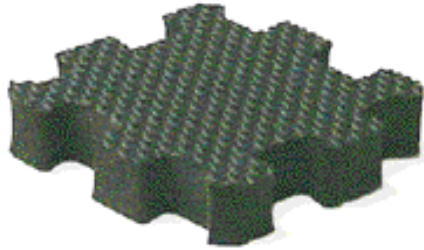

TRADESHOW FLOORING - INTERLOCKING TILES

Soft and Comfortable
Only minutes to install!
Lightweight - Ships UPS

COMFORT TILE - \$2.60 sq ft. High density anti-fatigue foam

Colors: Red, Yellow, Blue, Green, Black, White, Gray, Purple

COMFORT CARPET - \$4.80 sq ft. Carpet face on anti-fatigue foam back

Colors: Blue, Light Grey, Tan, Red

COMFORT CARPET PLUS - \$4.75 sq ft. Plush carpet face on anti-fatigue foam back

Colors: Charcoal, Deep Ocean, Onyx, Shadow, Red, Steel Gray, Ivy